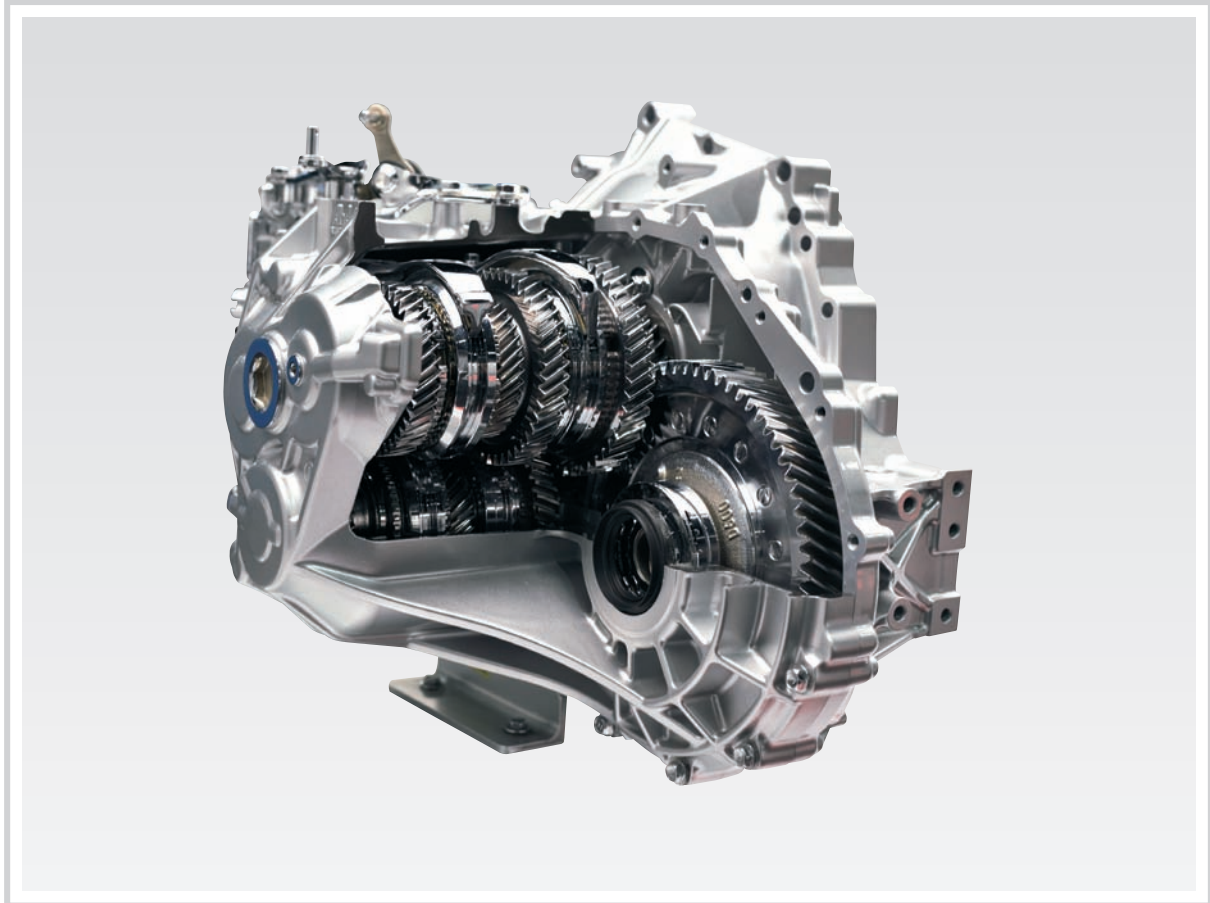

Manual Transmission

Based on AISIN's original equipment technology and experience, AISIN Manual Transmissions are designed for each vehicle.

Features

- Evaluated best material and process for each component. Gives best performance to vehicle power train system and extend its service life.